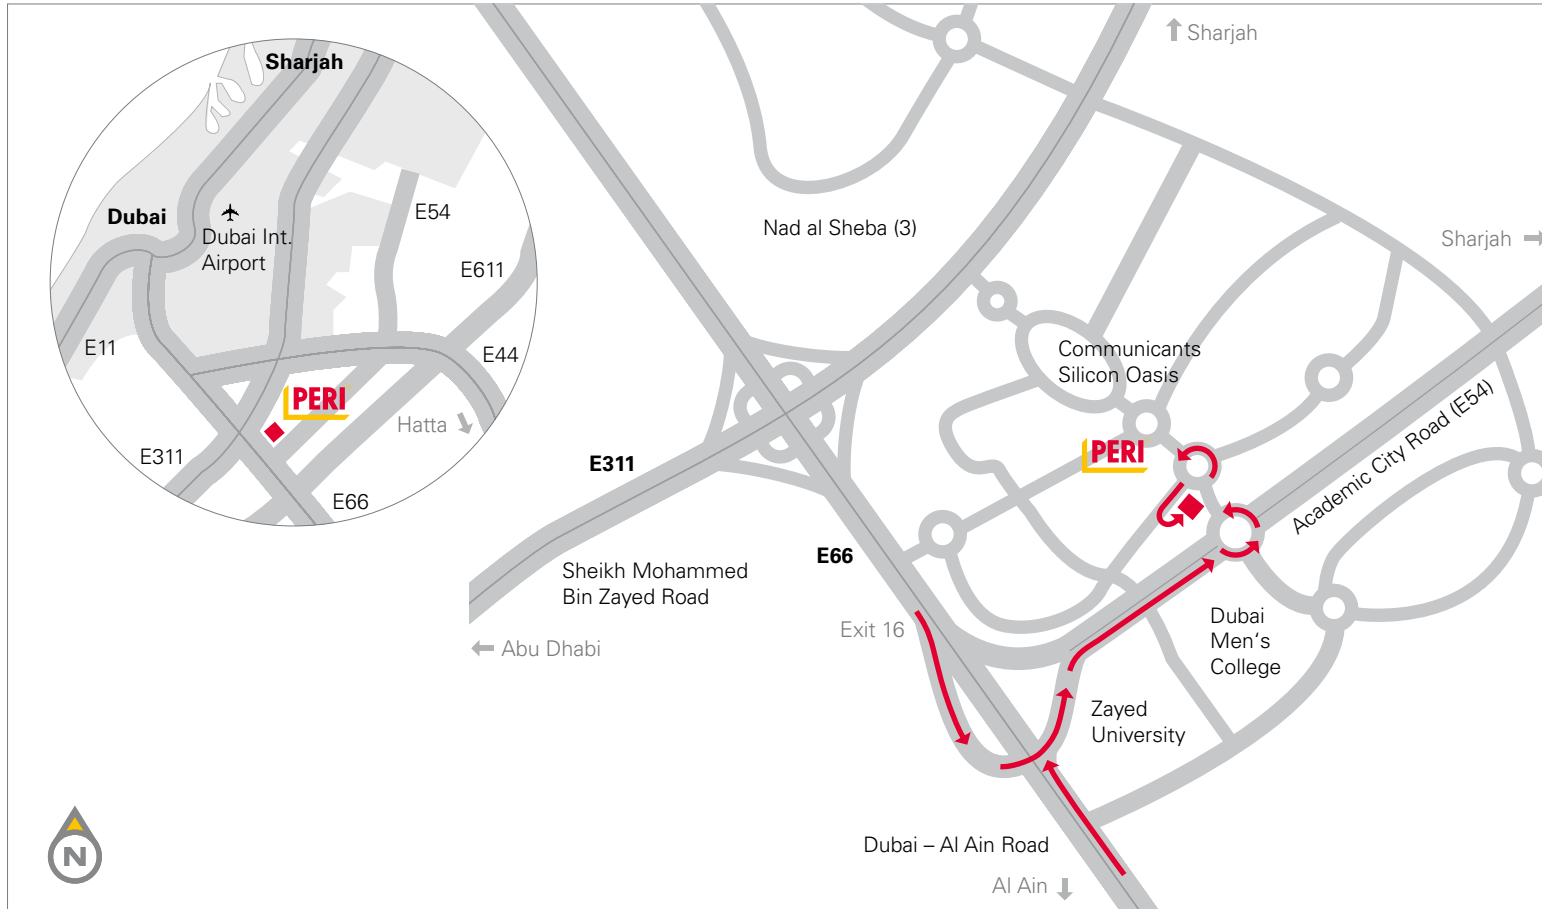

# PERI United Arab Emirates Dubai

You will find us here

**PERI L.L.C.**  
Formwork Scaffolding Engineering  
Palace Towers, 24th floor,  
Silicon Oasis,  
P.O. Box 27933  
Dubai  
Phone: +971 (0)4.3 26 29 92  
Fax: +971 (0)4.3 26 29 93  
Makani No.: 37668 78805  
GPS: N24.821200, E55.085774