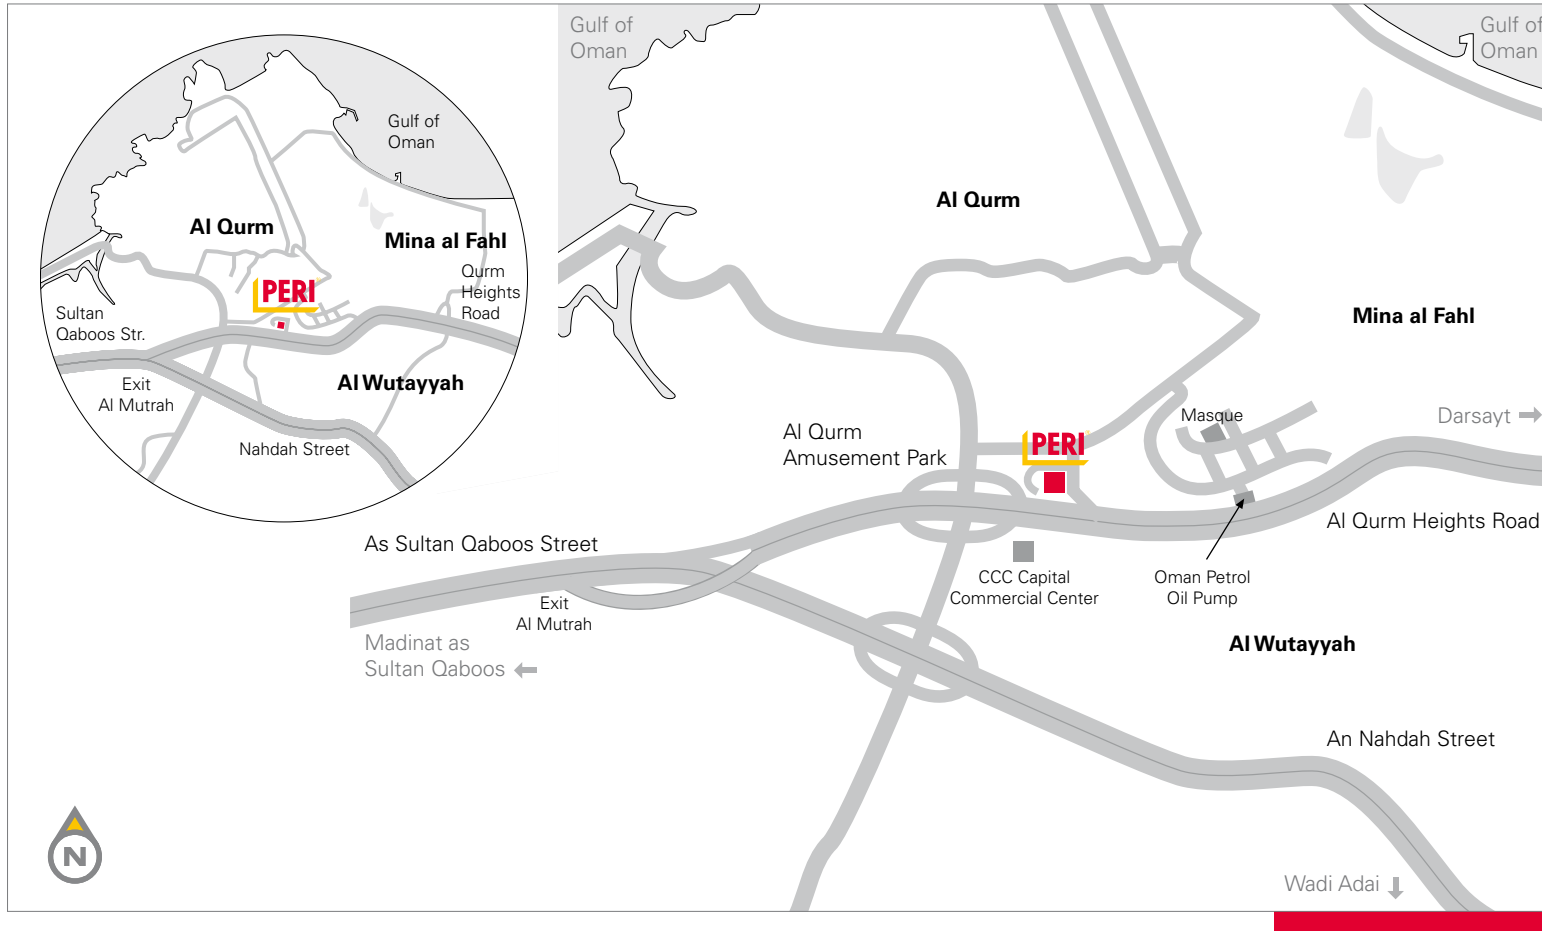

**PERI Oman**  
You will find us here

**PERI L.L.C.**  
Formwork Shoring Engineering  
Way # 1013,  
Building # 1022,  
2nd floor, Flat # 27  
Al Qurm – Muscat  
perimct@perime.com  
www.peri.ae

GPS: 23.617108, 58.497711